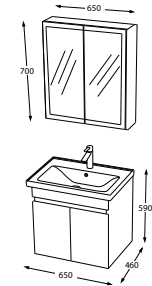

SÖKE

100-80-65