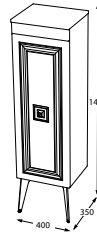

Antique White Gold
SIDE CABINET
CODE : Y07.B0Y R.102.320

Antique White Chrome
SIDE CABINET
CODE : Y07.B0Y R.102.321

Lead Gold
SIDE CABINET
CODE : Y07.B0Y R.875.320

Lead Chrome
SIDE CABINET
CODE : Y07.B0Y R.875.321