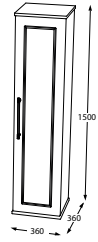

**Ocean Blue**  
BATHROOM CABINET  
CODE : Y10.065.944.103

**Antique White**  
SIDE CABINET  
CODE : Y10.BOY R.102.103

**Pine Green**  
SIDE CABINET  
CODE : Y10.BOY R.943.103

**Ocean Blue**  
SIDE CABINET  
CODE : Y10.BOY R.944.103